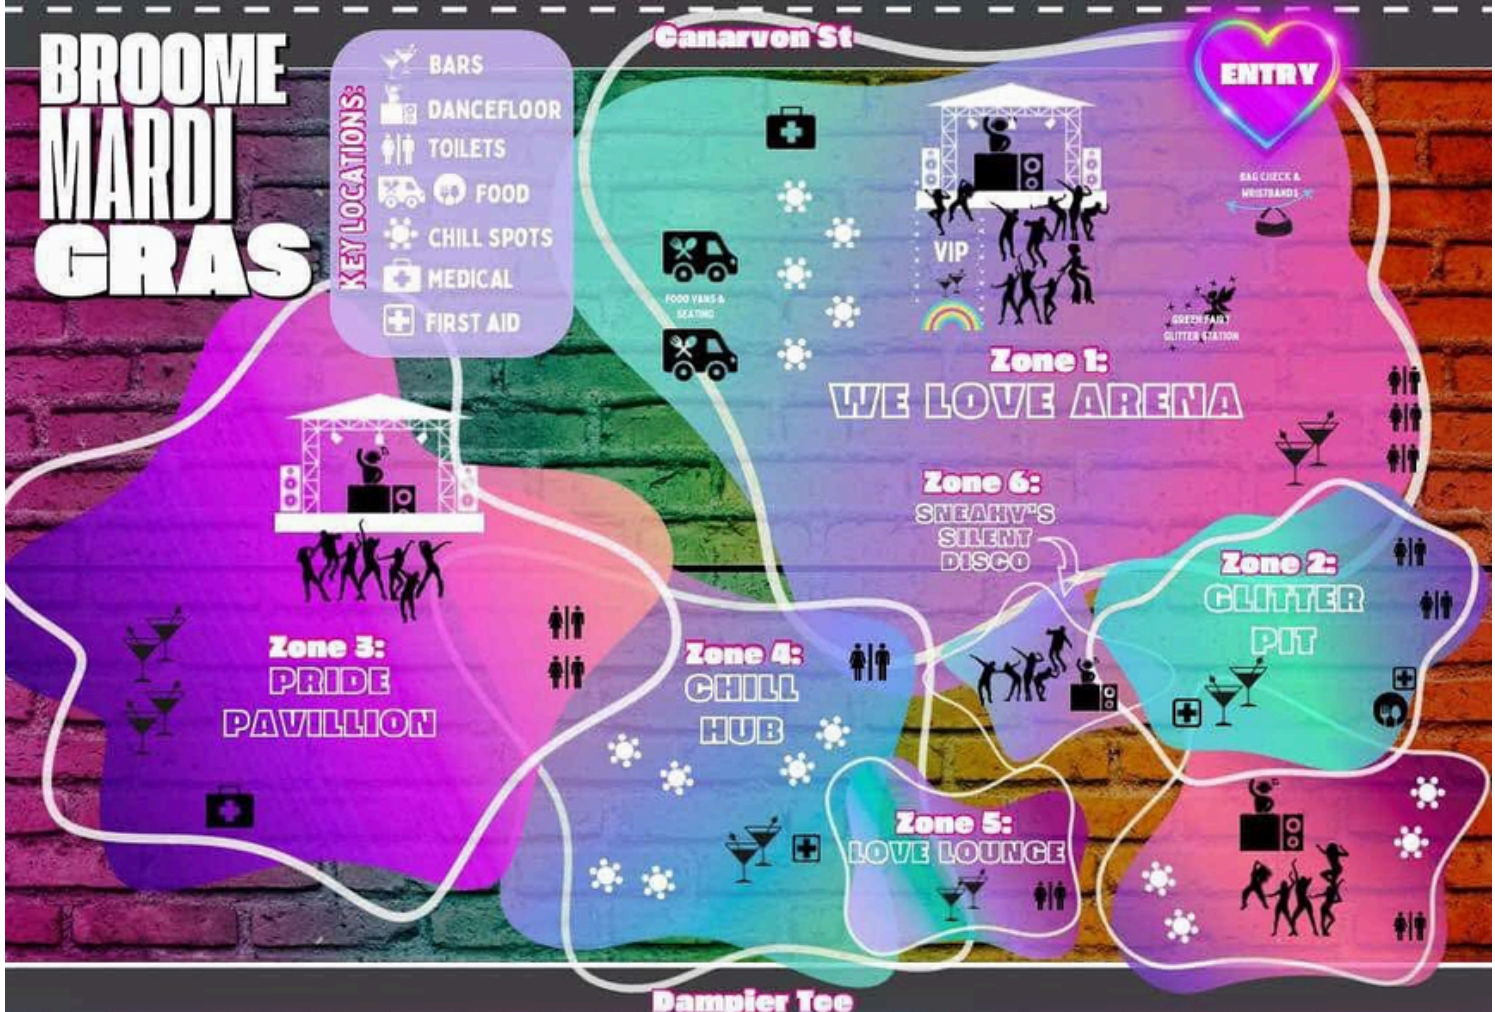

the Roey
est. 1950

BMG25 'WE LOVE' DANCE PARTY MAP

SAT 1ST MARCH @ THE ROEY

BROOME MARDI GRAS

- KEY LOCATIONS:**
- BARS
 - DANCEFLOOR
 - TOILETS
 - FOOD
 - CHILL SPOTS
 - MEDICAL
 - FIRST AID

Ganarvon St

Dampier Tee

6 PARTY ZONES, 4 DANCEFLOORS, MULTIPLE BARS, FOOD TRUCKS,
GREEN FAIRY GLITTER BAR, VIP AREA WITH PRIVATE BAR & PREMIUM VIEWS & MORE!